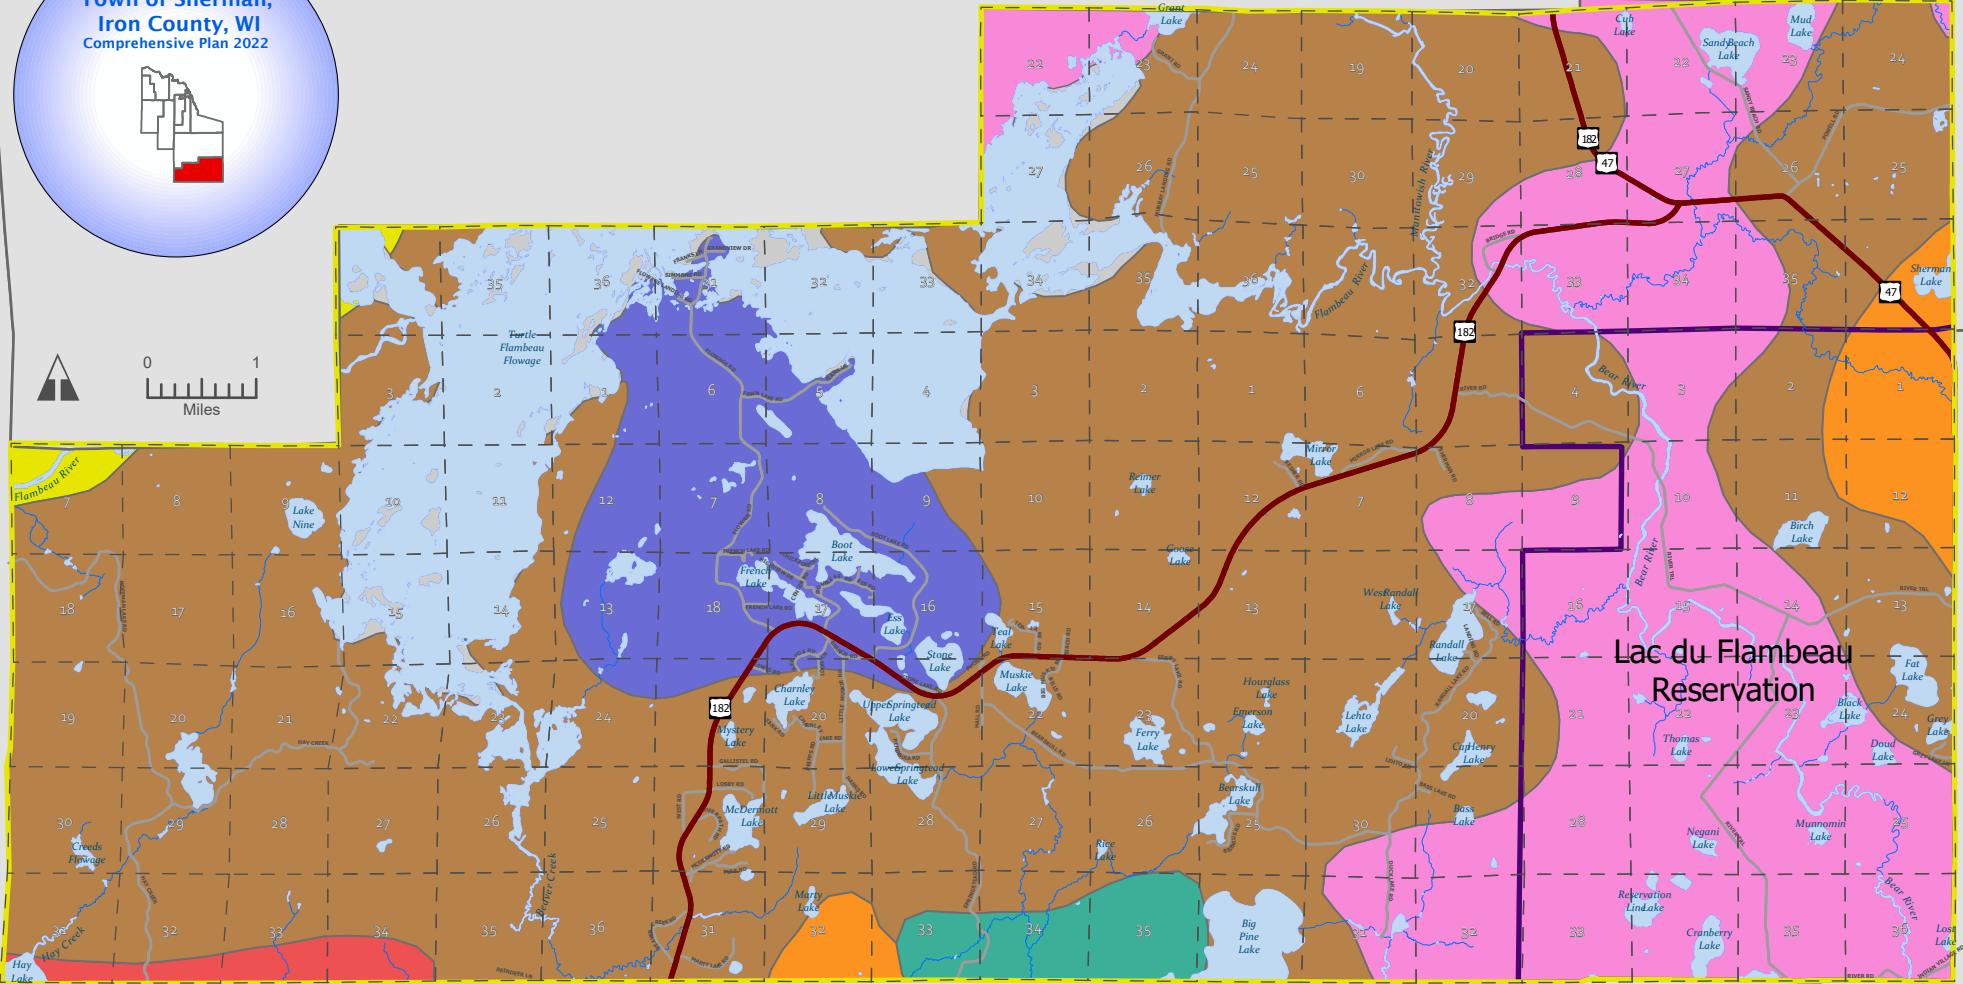

Town of Mercer, Iron County

Town of Manitowish Waters, Vilas County

Town of Agenda, Ashland County

Town of Eisenstein, Price County

Town of Fifield, Price County

Town of Lac du Flambeau, Vilas County

Map 5.3-Generalized Soils

Soil Associations

-  Pence-Champion (s8703)
-  Rifle-Lupton-Loxley-Cathro (s8702)
-  Loxley-Kinross-Croswell-Au Gres (s8708)
-  Sayner-Rubicon-Omega (S8704)
-  Pence-Padus (s8705)
-  Witbeck-Sarona_Gogebic (s3377)
-  Monico-Goodwit-Champion (s8707)
-  State Highway
-  Local Road
-  River/Stream/Creek
-  Lake/Large River/Flowage
-  Town Boundary