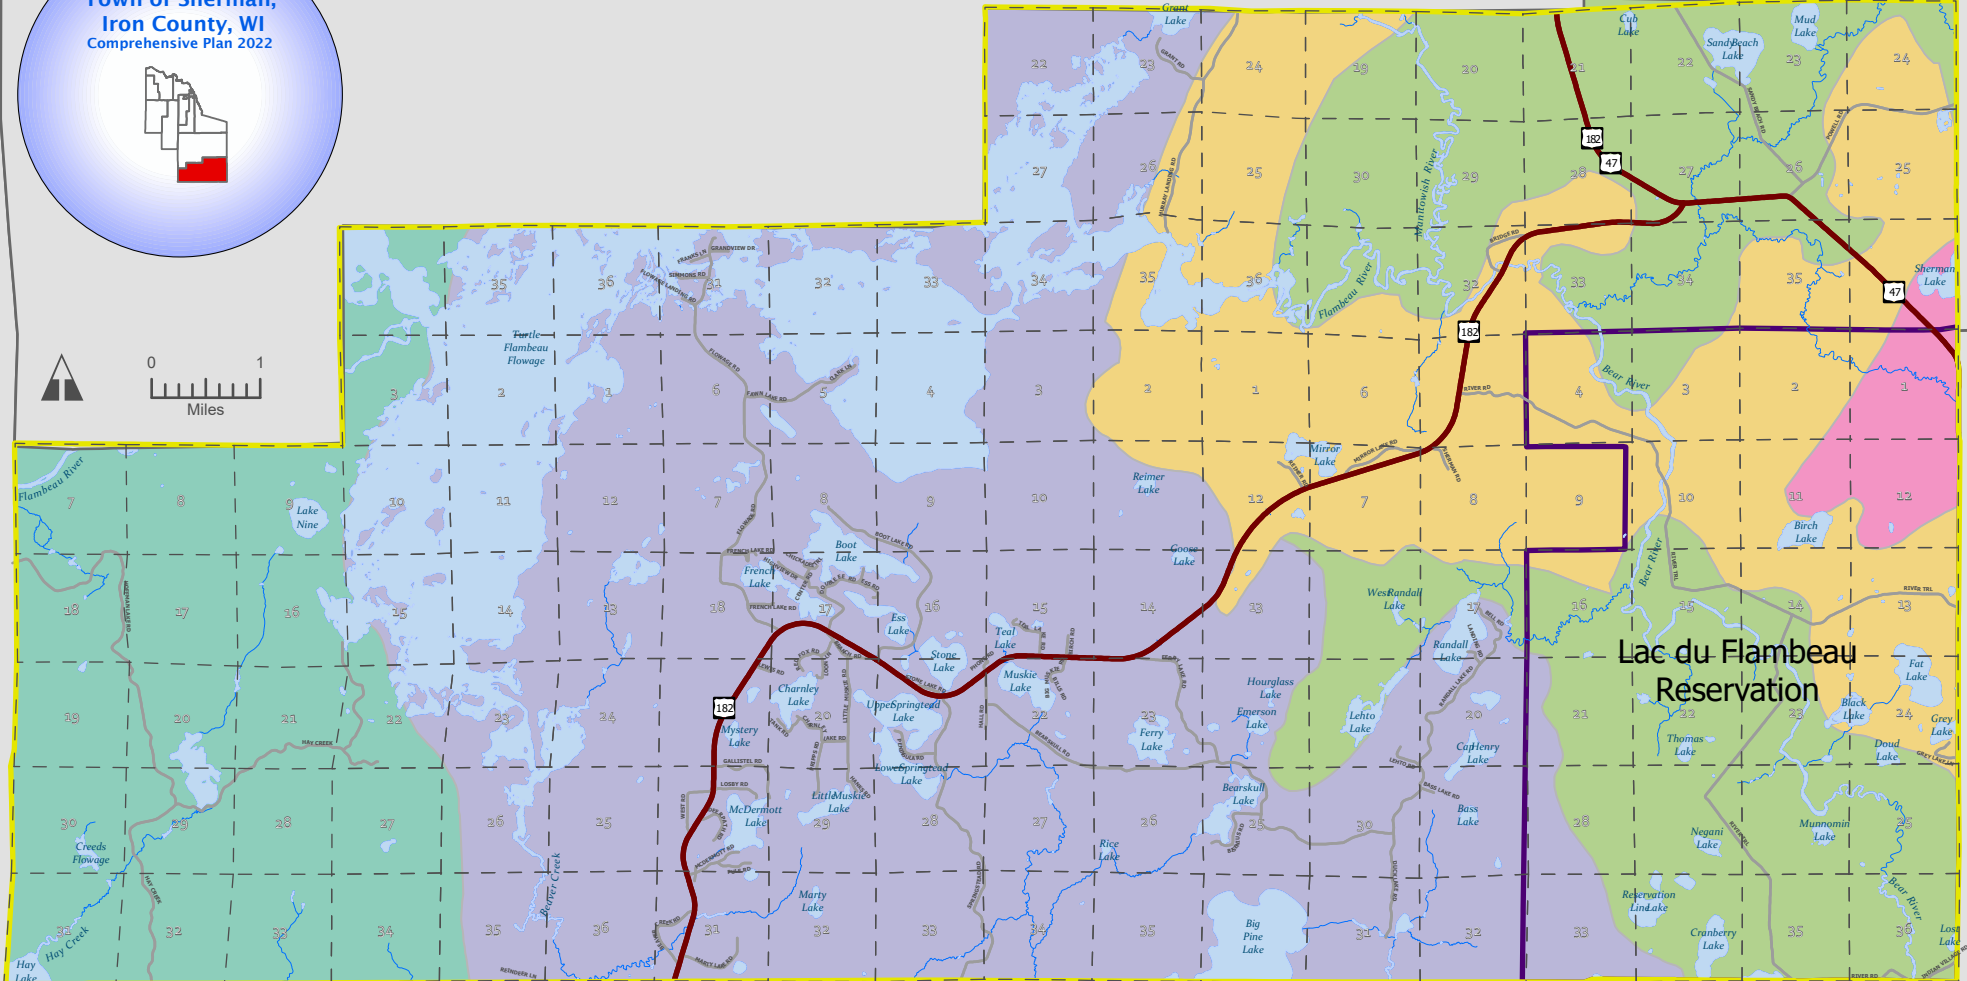

Town of Sherman,
Iron County, WI
Comprehensive Plan 2022

0 1
Miles

Town of Agenda, Ashland County

Town of Mercer, Iron County

Town of Manitowish Waters, Vilas County

Town of Eisenstein, Price County

Town of Fifield, Price County

Town of Lac du Flambeau, Vilas County

Map 5.2-Ecological Landscapes

Landtype Associations

- Chequamegon Washed Till and Outwash
- Glidden Drumlins
- Northern Highland Outwash Plains
- Powell Marsh
- Vilas-Oneida Outwash Plains
- Vilas-Oneida Sandy Hills
- State Highway
- Local Road
- River/Stream/Creek
- Lake/Large River/Flowage
- Town Boundary