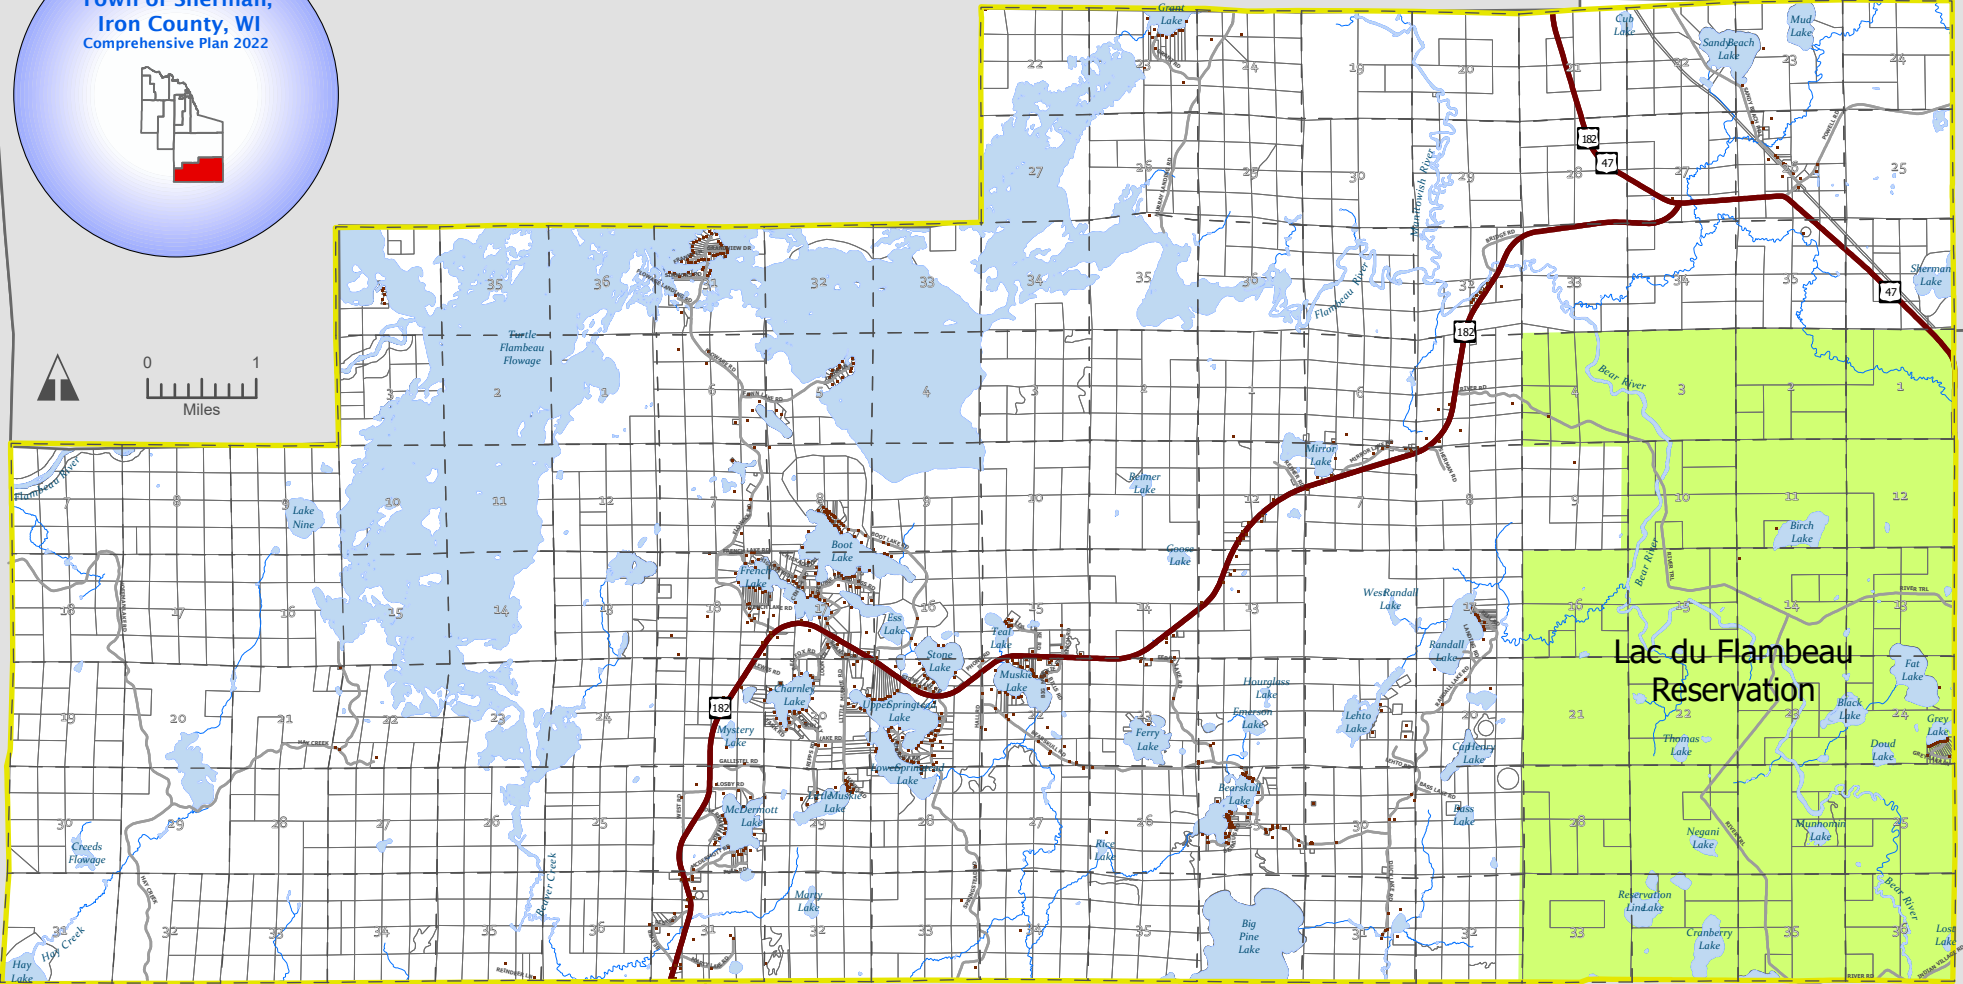

Town of Mercer, Iron County

Town of Manitowish Waters, Vilas County

Town of Agenda, Ashland County

Town of Eisenstein, Price County

Town of Fifield, Price County

Town of Lac du Flambeau, Vilas County

Map 1.1-Basemap

- Structure Location
- ~ State Highway
- ~ Local Road
- ~ River/Stream/Creek
- ~ Lake/Large River/Flowage
- Tax Parcels
- Tribal Land
- Town Boundary